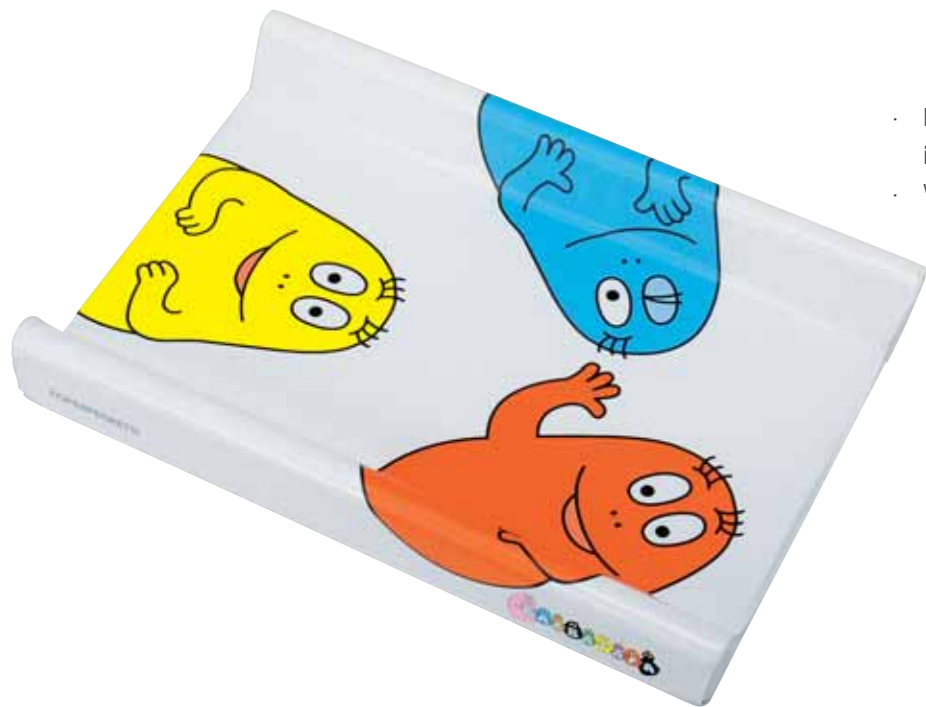

B-FOAM

- Morbido materassino imbottito che correde il piano superiore del bagnetto-fasciatoio
- Venduto anche separatamente
- *Soft padded mat to fit the top of the bath-changing station*
- *Also available separately*